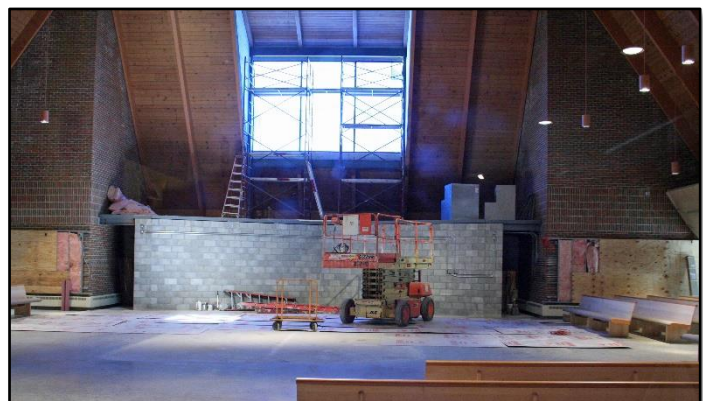

### 2007 – UPC 50th Anniversary

Sanctuary reconstruction included a loft update, with input from the Reuter Organ Company, adapting space, access, utilities.

- Vintage pipework was re-scaled and re-voiced, Organ wind chests reused
- Significant new pipework was tailored to fit the space at UPC
- A new two-manual console with fiber optic consold-to-loft connection